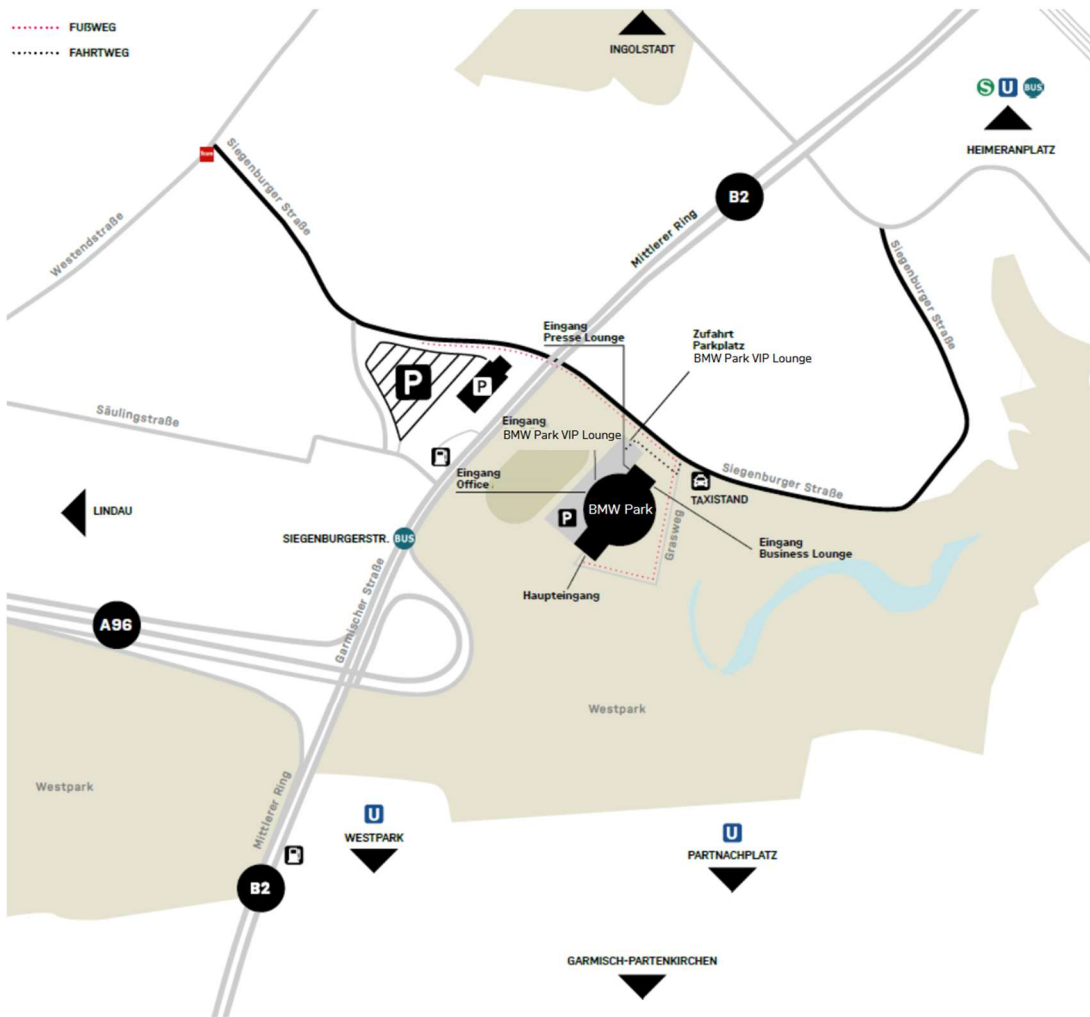

Join us for the RISE 2025 JIFU Global Event

March 28th-30th, 2025

Venue: BMW Park, Munich Westpark

Address: Grasweg 74, München, 81373 DE

Directions: [Google](#), [Bing](#), [MapQuest](#)

BMW Park is conveniently located in the southwest of Munich city center, directly on the Mittlerer Ring, close to the freeway access to the A96 in the direction of Lindau.

Parking facilities

- exclusive parking lot with 60 parking spaces on the premises
- nearby parking garage with 800 parking spaces for rent
- parking spaces for buses & trucks available

Location:

- Station "Heimeranplatz" 1.4 km
- Station "Siegenburgerstrasse" 200 m
- Central Station Munich 4.5 km
- Airport Munich 42 km
- City Center Munich 5.5 km